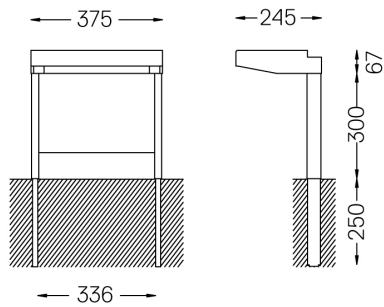

12W / 1400lm / 4000K / On/Off /
375x245x300mm

29312

Design: O/M + Eduardo Souto de Moura
Outdoor luminaire, in aluminium with anti-corrosion treatment and textured-paint finish.
Clear polycarbonate diffuser.
Asymmetrical aluminium reflector.
Fitting accessories included.
Complete with IP68 pass-through wiring connector.

mm

Finishes

- .01 White / RAL 9010
- .02 Black / RAL 9005
- .33 Graphite Black
- .34 Rust

Optional

29385 Assembly accessory
361x31x60mm

1mm

Tua assembly accessory

Weight
1,2Kg