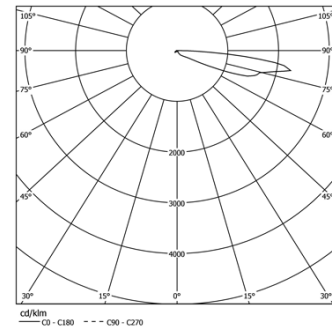

12W / 1400lm / 4000K / On/Off /
375x245x300mm

29312

Design: O/M + Eduardo Souto de Moura
Outdoor luminaire, in aluminium with anti-corrosion treatment and textured-paint finish.
Clear polycarbonate diffuser.
Asymmetrical aluminium reflector.
Fitting accessories included.
Complete with IP68 pass-through wiring connector.

mm

Finishes

- .01 White / RAL 9010
- .02 Black / RAL 9005
- .33 Graphite Black
- .34 Rust

Optional

29385 Assembly accessory
361x31x60mm

1mm

Tua assembly accessory

Weight
1,2Kg