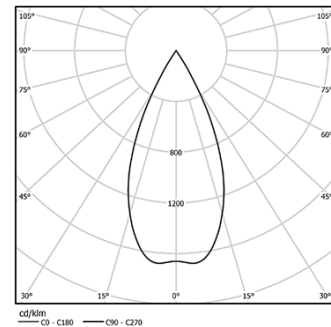

4,5W / 470lm / 3000K / On/Off / Flood 56° / ø86x210

60278

Design: O/M + Bartenbach GmbH

Track-mounted spotlight with die-cast aluminium body with electrostatic 100% polyester paint finish. Reflector built based on micro surfaces with complex geometry coated with aluminium alloy, creating a high-gloss, entirely mirrored surface. Accurate reflector for a defined and controlled beam of light, achieving the maximum efficiency.

Orientable by 90° horizontal rotation and 330° vertical rotation.

Power supply incorporated.

LED CRI>90 / >50.000h, L80/B10
2-step MacAdam / Power supply included.
IP20 | 230Vac | 50/60Hz

LED	3000K	Light Source	Luminaire
Power		4,5W	5,3W
Flux		520lm	470lm
Efficiency		116lm/W	89lm/W
LOR		-	90%
UGR		-	-

Beam angle
Flood 56°

Application

Weight
0,64Kg

Finishes

- .01 White / RAL 9010
- .02 Black / RAL 9005