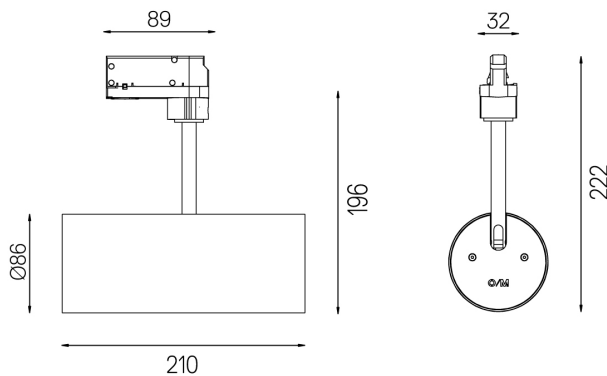

4,5W / 470lm / 3000K / On/Off / Flood 56° / ø86x210

60278

Design: O/M + Bartenbach GmbH

Track-mounted spotlight with die-cast aluminium body with electrostatic 100% polyester paint finish. Reflector built based on micro surfaces with complex geometry coated with aluminium alloy, creating a high-gloss, entirely mirrored surface. Accurate reflector for a defined and controlled beam of light, achieving the maximum efficiency.

Orientable by 90° horizontal rotation and 330° vertical rotation.

Power supply incorporated.

LED CRI>90 / >50.000h, L80/B10
2-step MacAdam / Power supply included.
IP20 | 230Vac | 50/60Hz

LED	3000K	Light Source	Luminaire
Power		4,5W	5,3W
Flux		520lm	470lm
Efficiency		116lm/W	89lm/W
LOR		-	90%
UGR		-	-

Beam angle
Flood 56°

Application

Weight
0,64Kg

Finishes

- .01 White / RAL 9010
- .02 Black / RAL 9005