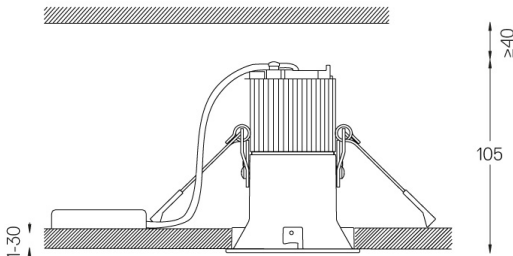

Beam IP54

4,5W / 280lm / 3000K / DALI / Diffuse /
ø75mm

60418

Design: O/M

Ceiling-recessed luminaire made of aluminium die-cast.

Recessing accessory for flush version supplied separately.

LED CRI>90 / >50.000h, L80/B10
2-step MacAdam / power supply included
IP54 | 230Vac | 50/60Hz

LED	3000K	Light Source	Luminaire
Power	4,5W		5,8W
Flux	520lm		280lm
Efficiency	116lm/W		49lm/W
LOR	-		54%
UGR	-		<25

Ø70 (trim version)

Finishes

- .04 Matt White
- .05 Matt Black

Optional

- 59063** Flush accessory (12.5mm ceilings)
176x17mm
- 59064** Flush accessory (15mm ceilings)
176x19,5mm
- 59065** Flush accessory (25mm ceilings)
176x29,5mm