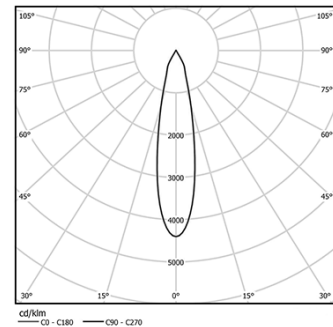

4,5W / 440lm / 4000K / On/Off / Medium
23° / ø75mm

60421

Design: O/M

Ceiling-recessed luminaire made of aluminium die-cast.

Recessing accessory for flush version supplied separately.

LED CRI>80 / >50.000h, L80/B10
2-step MacAdam / power supply included
IP54 | 230Vac | 50/60Hz

LED	4000K	Light Source	Luminaire
Power		4,5W	5,8W
Flux		620lm	440lm
Efficiency		138lm/W	76lm/W
LOR		-	71%
UGR		-	<16

Beam angle
Medium 23°

Application

Weight
0,38Kg

Ø70 (trim version)

Finishes

- .04 Matt White
- .05 Matt Black