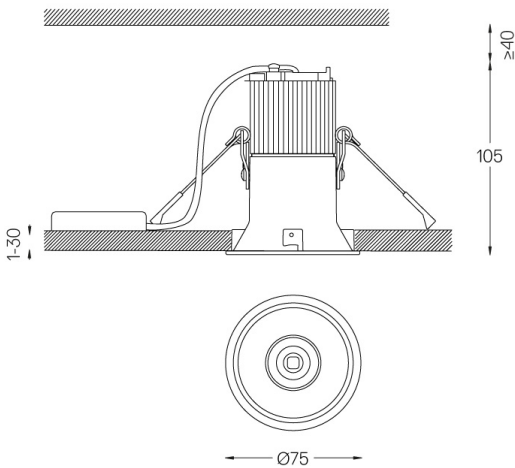

4,5W / 440lm / 4000K / On/Off / Medium
23° / ø75mm

60421

Design: O/M

Ceiling-recessed luminaire made of aluminium die-cast.

Recessing accessory for flush version supplied separately.

LED CRI>80 / >50.000h, L80/B10
2-step MacAdam / power supply included
IP54 | 230Vac | 50/60Hz

LED	4000K	Light Source	Luminaire
Power		4,5W	5,8W
Flux		620lm	440lm
Efficiency		138lm/W	76lm/W
LOR		-	71%
UGR		-	<16

Beam angle
Medium 23°

Application

Weight
0,38Kg

Ø70 (trim version)

Finishes

- .04 Matt White
- .05 Matt Black

Optional

- 59063** Flush accessory (12.5mm ceilings)
176x17mm
- 59064** Flush accessory (15mm ceilings)
176x19,5mm
- 59065** Flush accessory (25mm ceilings)
176x29,5mm

The cutout dimensions are for plasterboard ceilings. For other type of material please contact: support@om-light.com