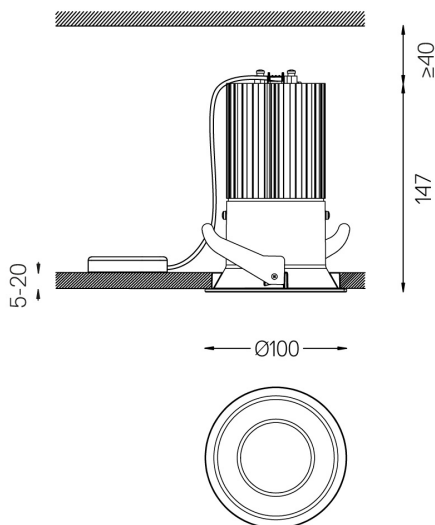

19W / 1620lm / 4000K / On/Off / Diffuse /  
ø100

60463

Design: O/M

Ceiling-recessed luminaire made of aluminium die-cast.

Recessing system with spring clips.

Recessing accessory for trimless version supplied separately.

Beam angle  
Diffuse

Application

Weight  
0,5Kg

mm

ø95 (trim version)

Finishes

- .04
- .05

Ordered separately

59021 Accessory for flush installation

160x107x20mm

The cutout dimensions are for plasterboard ceilings. For other type of material please contact: [support@om-light.com](mailto:support@om-light.com)

Accessory for flush  
installation

59021

Beam Ø100 accessory for flush  
installation in false ceilings  
For 12.5mm ceilings.

Weight  
0.03Kg

Finishes  
.99

1mm

Ø110