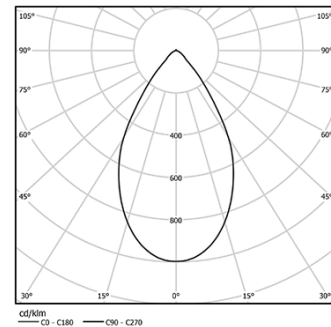

19W / 1620lm / 4000K / On/Off / Diffuse /  
ø100

60463

Design: O/M

Ceiling-recessed luminaire made of aluminium die-cast.

Recessing system with spring clips.

Recessing accessory for trimless version supplied separately.

Beam angle  
Diffuse

Application

Weight  
0,5Kg

mm

ø95 (trim version)

Finishes

- .04
- .05

Ordered separately