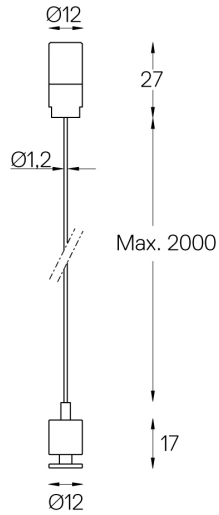

LED 3000K	Light Source	Luminaire
Power	70W	84W
Flux	11900lm	5500lm
Efficiency	170lm/W	65lm/W
LOR	-	46%
UGR	-	<25

mm

Beam angle  
Diffuse

Application

Weight  
4,5Kg

Finishes

- .01 White / RAL 9010
- .02 Black / RAL 9005
- .03 Grey / RAL 9006

Mandatory

54036 Pendant direct fitting accessory

54034 Clear Base

ø60x35mm

Fitting accessory

54036

1 mm

One 2m steel cable (1,2m)  
Max interval 3m

Finishes  
.99

Fitting accessory

54034

1mm

On/Off (3x0,75mm<sup>2</sup>). Includes:  
One clear polycarbonate power supply base (IP20).  
One clear power cable (2m).  
One clear power supply base must be applied every 30m (ø60x35mm)