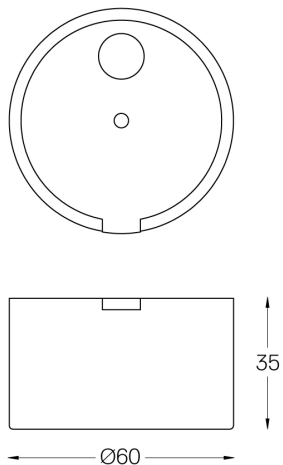

LED 3000K	Light Source	Luminaire
Power	70W	84W
Flux	11900lm	5500lm
Efficiency	170lm/W	65lm/W
LOR	-	46%
UGR	-	<25

mm

Beam angle  
Diffuse

Application

Weight  
4,5Kg

Finishes

- .01 White / RAL 9010
- .02 Black / RAL 9005
- .03 Grey / RAL 9006

Mandatory

54036 Pendant direct fitting accessory

54034 Clear Base

ø60x35mm

Fitting accessory

54036

1 mm

One 2m steel cable (1,2m)  
Max interval 3m

Finishes  
.99

Fitting accessory

54034

1mm

On/Off (3x0,75mm<sup>2</sup>). Includes:  
One clear polycarbonate power supply base (IP20).  
One clear power cable (2m).  
One clear power supply base must be applied every 30m (ø60x35mm)