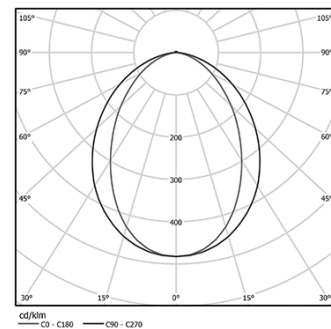

LED 3000K	Light Source	Luminaire
Power	70W	84W
Flux	11900lm	5500lm
Efficiency	170lm/W	65lm/W
LOR	-	46%
UGR	-	<25

mm

Beam angle  
Diffuse

Application

Weight  
4,5Kg

Finishes

- .01 White / RAL 9010
- .02 Black / RAL 9005
- .03 Grey / RAL 9006