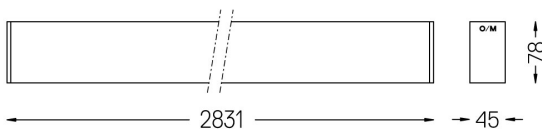

LED 3000K	Light Source	Luminaire
Power	70W	84W
Flux	11900lm	5500lm
Efficiency	170lm/W	65lm/W
LOR	-	46%
UGR	-	<25

mm

Beam angle  
Diffuse

Application

Weight  
4,5Kg

Finishes

- .01 White / RAL 9010
- .02 Black / RAL 9005
- .03 Grey / RAL 9006

Mandatory

54036 Pendant direct fitting accessory

54034 Clear Base

ø60x35mm

Fitting accessory

54036

1 mm

One 2m steel cable (1,2m)  
Max interval 3m

Finishes  
.99

Fitting accessory

54034

1mm

On/Off (3x0,75mm<sup>2</sup>). Includes:  
One clear polycarbonate power supply base (IP20).  
One clear power cable (2m).  
One clear power supply base must be applied every 30m (ø60x35mm)