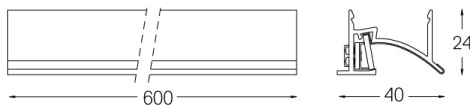

Structure

- 1 Profile
- 2 End caps
- 3 Fitting accessories
- 4 Profile coupling

Modules

- A Uw modules

LED	2700K	Light Source	Luminaire
Power		16W	19W
Flux		1600lm	740lm
Efficiency		100lm/W	39lm/W
LOR		-	46%
UGR		-	-

mm

Finishes

- .01 White / RAL 9010
- .02 Black / RAL 9005
- .10 Anodised aluminium

Choose the length and layout of the system exactly as you want it, to model the right lighting functions for different tasks. For further information please contact: support@om-light.com