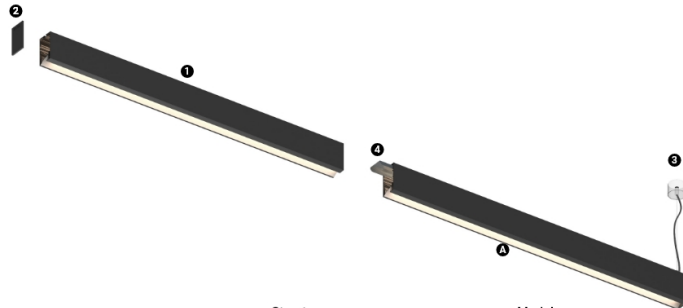

16W / 740lm / 2700K / On/Off / Wallwasher / 600mm

61243

Design: O/M + Bartenbach GmbH
LED light source with excellent colour consistency and long operation lifespan.
Asymmetrical aluminium reflector.

LED CRI>90 / >50.000h, L80/B10
2-step MacAdam / power supply included.
IP20 | 230Vac | 50/60Hz

Structure

- 1 Profile
- 2 End caps
- 3 Fitting accessories
- 4 Profile coupling

Modules

- A Uw modules

LED	2700K	Light Source	Luminaire
Power		16W	19W
Flux		1600lm	740lm
Efficiency		100lm/W	39lm/W
LOR		-	46%
UGR		-	-

mm

Finishes

- .01 White / RAL 9010
- .02 Black / RAL 9005
- .10 Anodised aluminium

Choose the length and layout of the system exactly as you want it, to model the right lighting functions for different tasks. For further information please contact: support@om-light.com