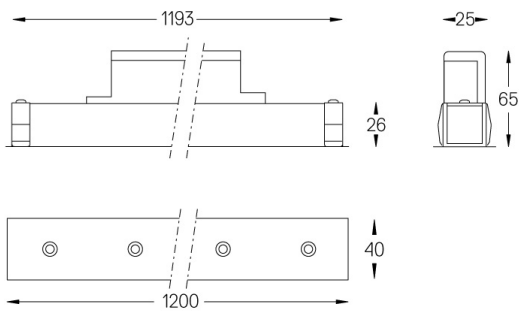

46W* / 2720lm* / 2200K-5000K / On/Off /
Medium 31° / 1200mm

61299

Structure

- 1 Profile
- 2 End caps
- 3 Fitting accessories
- 4 Profile coupling

Modules

- A inVision Module

Design: O/M + Bartenbach GmbH
inVision module with housing and perforated cover plate made of aluminium with textured-paint finish. 2200-5000K Tunable White

mm

Finishes

- .01 White / RAL 9010
- .02 Black / RAL 9005

Choose the length and layout of the system exactly as you want it, to model the right lighting functions for different tasks. For further information please contact: support@om-light.com