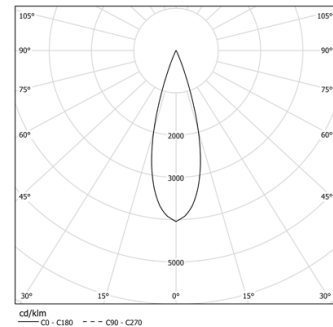

46W* / 2720lm* / 2200K-5000K / On/Off /
Medium 31° / 1200mm

61299

Structure

- 1 Profile
- 2 End caps
- 3 Fitting accessories
- 4 Profile coupling

Modules

- A inVision Module

Design: O/M + Bartenbach GmbH
inVision module with housing and perforated cover plate made of aluminium with textured-paint finish. 2200-5000K Tunable White

LED CRI>80 / >50.000h, L80/B10 / 3-step MacAdam
Power supply included.
DALI DT8.
IP20 | 230Vac | 50/60Hz

LED	2200K-5000K	Light Source	Luminaire
Power		46W*	54,1W*
Flux		3760lm*	2720lm*
Efficiency		82lm/W	50lm/W
LOR		-	72%
UGR		-	<10

mm

Finishes

- .01 White / RAL 9010
- .02 Black / RAL 9005

Choose the length and layout of the system exactly as you want it, to model the right lighting functions for different tasks. For further information please contact: support@om-light.com