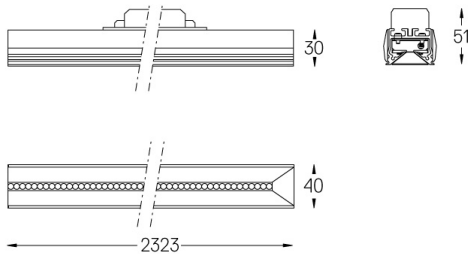

LED	3000K	Light Source	Luminaire
Power		37W	44W
Flux		4800lm	3840lm
Efficiency		130lm/W	89lm/W
LOR		-	0.8
UGR		-	<16