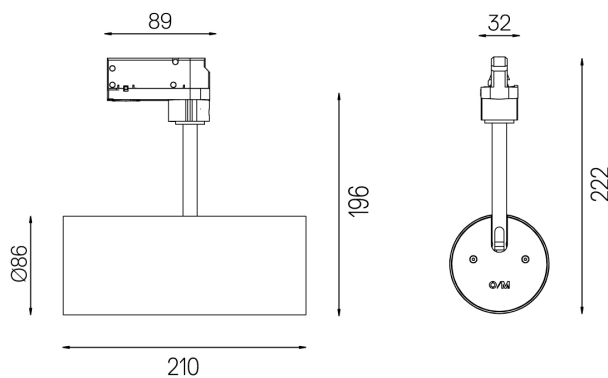

4,5W / 300lm / 3000K / On/Off / Spot 15° / ø86x210

63286

Design: O/M + Bartenbach GmbH

Track-mounted spotlight with die-cast aluminium body with electrostatic 100% polyester paint finish. Reflector built based on micro surfaces with complex geometry coated with aluminium alloy, creating a high-gloss, entirely mirrored surface. Accurate reflector for a defined and controlled beam of light, achieving the maximum efficiency.

Orientable by 90° horizontal rotation and 330° vertical rotation.

Power supply incorporated.

LED CRI>90 / >50.000h, L80/B10
2-step MacAdam / Power supply included.
IP20 | 230Vac | 50/60Hz

LED	3000K	Light Source	Luminaire
Power		4,5W	5,3W
Flux		520lm	300lm
Efficiency		116lm/W	57lm/W
LOR		-	58%
UGR		-	-

Beam angle
Spot 15°

Application

Weight
0,64Kg

mm

Finishes

- .01 White / RAL 9010
- .02 Black / RAL 9005