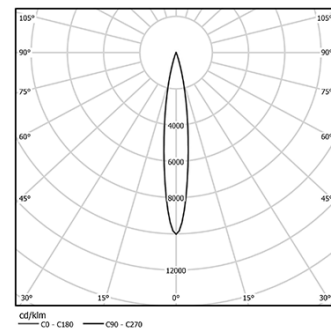

4,5W / 300lm / 3000K / On/Off / Spot 15° / ø86x210

63286

Design: O/M + Bartenbach GmbH

Track-mounted spotlight with die-cast aluminium body with electrostatic 100% polyester paint finish. Reflector built based on micro surfaces with complex geometry coated with aluminium alloy, creating a high-gloss, entirely mirrored surface. Accurate reflector for a defined and controlled beam of light, achieving the maximum efficiency.

Orientable by 90° horizontal rotation and 330° vertical rotation.

Power supply incorporated.

LED CRI>90 / >50.000h, L80/B10
2-step MacAdam / Power supply included.
IP20 | 230Vac | 50/60Hz

LED	3000K	Light Source	Luminaire
Power		4,5W	5,3W
Flux		520lm	300lm
Efficiency		116lm/W	57lm/W
LOR		-	58%
UGR		-	-

Beam angle
Spot 15°

Application

Weight
0,64Kg

mm

Finishes

- .01 White / RAL 9010
- .02 Black / RAL 9005