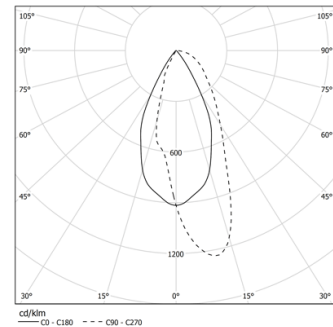

26W / 1955lm / 3000K / On/Off / Wallwasher
/ 600mm

65429

Structure

- 1 Profile
- 2 End caps
- 3 Fitting accessories
- 4 Profile coupling

Modules

- A inVision Module

Design: O/M + Bartenbach GmbH
inVision module with housing and perforated cover plate made of aluminium with textured-paint finish.

LED CRI>90 / >50.000h, L80/B10 / 2-step MacAdam
Power supply included.
IP20 | 230Vac | 50/60Hz

LED	3000K	Light Source	Luminaire
Power	26W		30,7W
Flux	2570lm		1955lm
Efficiency	102lm/W		64lm/W
LOR	-		76%
UGR	-		-

Beam angle
Wallwasher

Application

Weight
0,5Kg

mm

Finishes

- .01 White / RAL 9010
- .02 Black / RAL 9005

Choose the length and layout of the system exactly as you want it, to model the right lighting functions for different tasks. For further information please contact: support@om-light.com