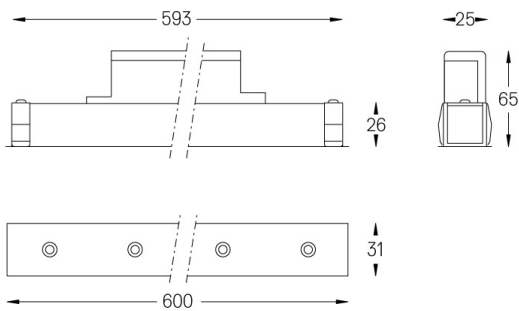

Beam angle
Wallwasher

Application

Weight
0,5Kg

mm

Finishes

- .01 White / RAL 9010
- .02 Black / RAL 9005

Choose the length and layout of the system exactly as you want it, to model the right lighting functions for different tasks. For further information please contact: support@om-light.com