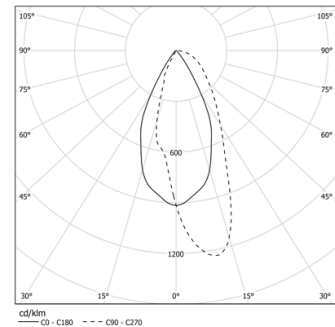

26W / 2160lm / 4000K / On/Off / Wallwasher
/ 600mm

65453

Structure

- 1 Profile
- 2 End caps
- 3 Fitting accessories
- 4 Profile coupling

Modules

- A inVision Module

Design: O/M + Bartenbach GmbH

inVision module with housing and perforated cover plate made of aluminium with textured-paint finish.

LED CRI>90 / >50.000h, L80/B10 / 2-step MacAdam
Power supply included.
IP20 | 230Vac | 50/60Hz

LED	4000K	Light Source	Luminaire
Power	26W		30,7W
Flux	2845lm		2160lm
Efficiency	113lm/W		70lm/W
LOR	-		76%
UGR	-		-

Beam angle
Wallwasher

Application

Weight
0,5Kg

mm

Finishes

- .01 White / RAL 9010
- .02 Black / RAL 9005

Choose the length and layout of the system exactly as you want it, to model the right lighting functions for different tasks. For further information please contact: support@om-light.com