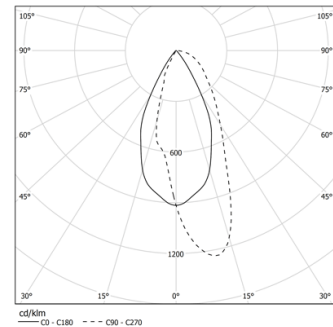

26W / 2160lm / 4000K / DALI / Wallwasher / 600mm

65465

Structure

- 1 Profile
- 2 End caps
- 3 Fitting accessories
- 4 Profile coupling

Modules

- A inVision Module

Design: O/M + Bartenbach GmbH
inVision module with housing and perforated cover plate made of aluminium with textured-paint finish.

LED CRI>90 / >50.000h, L80/B10 / 2-step MacAdam
Power supply included.
IP20 | 230Vac | 50/60Hz

LED	4000K	Light Source	Luminaire
Power	26W		30,7W
Flux	2845lm		2160lm
Efficiency	113lm/W		70lm/W
LOR	-		76%
UGR	-		-

Beam angle
Wallwasher

Application

Weight
0,5Kg

mm

Finishes

- .01 White / RAL 9010
- .02 Black / RAL 9005

For the specific supply of "DALI 2" drivers, please contact:
support@om-light.com

Choose the length and layout of the system exactly as you want it, to model the right lighting functions for different tasks. For further information please contact: support@om-light.com