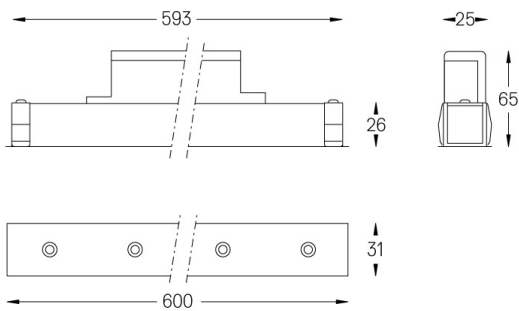

Beam angle
Wallwasher

Application

Weight
0,5Kg

mm

Finishes

- .01 White / RAL 9010
- .02 Black / RAL 9005

For the specific supply of "DALI 2" drivers, please contact:
support@om-light.com

Choose the length and layout of the system exactly as you want it, to model the right lighting functions for different tasks. For further information please contact: support@om-light.com