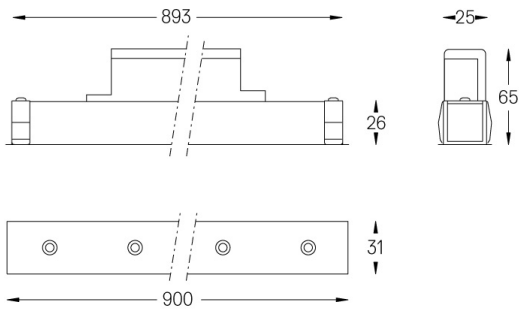

### Application

Weight  
0,55Kg

mm