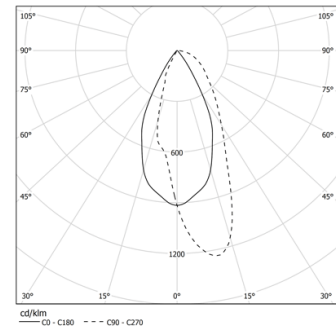

LED	4000K	Light Source	Luminaire
Power	19W		23W
Flux	2135lm		1620lm
Efficiency	113lm/W		70lm/W
LOR	-		76%
UGR	-		-

Beam angle  
Wallwasher

### Application

Weight  
0,55Kg

mm