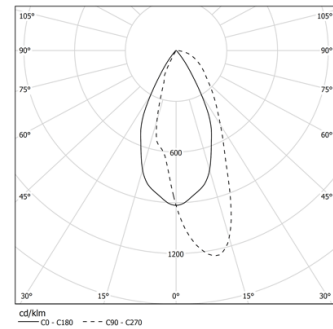

LED CRI>90 / >50.000h, L80/B10 / 2-step MacAdam  
Power supply included.  
IP20 | 230Vac | 50/60Hz

LED	4000K	Light Source	Luminaire
Power		38W	44,5W
Flux		4265lm	3240lm
Efficiency		113lm/W	73lm/W
LOR		-	76%
UGR		-	-