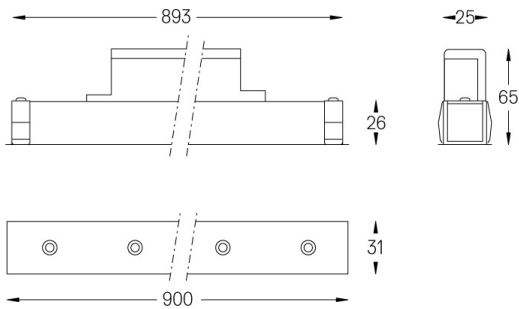

Beam angle  
Wallwasher

**Application**

Weight  
0,55Kg

mm

**Finishes**

- .01 White / RAL 9010
- .02 Black / RAL 9005

For the specific supply of "DALI 2" drivers, please contact:  
support@om-light.com

Choose the length and layout of the system exactly as you want it, to model the right lighting functions for different tasks. For further information please contact: support@om-light.com