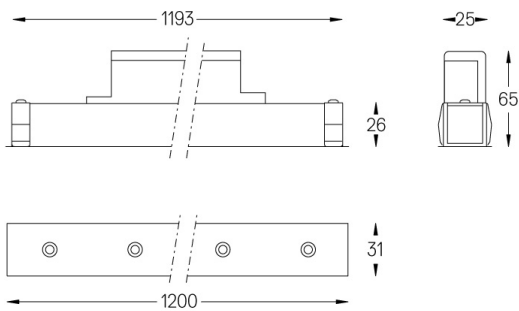

Beam angle
Wallwasher

Application

Weight
0,6Kg

Finishes

- .01 White / RAL 9010
- .02 Black / RAL 9005

For the specific supply of "DALI 2" drivers, please contact:
support@om-light.com

Choose the length and layout of the system exactly as you want it, to model the right lighting functions for different tasks. For further information please contact: support@om-light.com