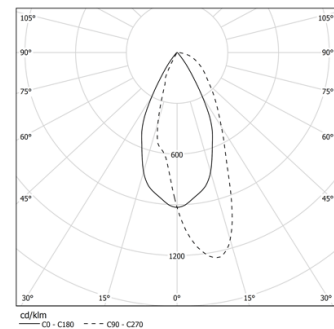

51W / 4325lm / 4000K / DALI / Wallwasher / 1200mm

65473

Structure

- 1 Profile
- 2 End caps
- 3 Fitting accessories
- 4 Profile coupling

Modules

- A inVision Module

Design: O/M + Bartenbach GmbH
inVision module with housing and perforated cover plate made of aluminium with textured-paint finish.

LED CRI>90 / >50.000h, L80/B10 / 2-step MacAdam
Power supply included.
IP20 | 230Vac | 50/60Hz

LED	4000K	Light Source	Luminaire
Power		51W	59,3W
Flux		5690lm	4325lm
Efficiency		113lm/W	73lm/W
LOR		-	76%
UGR		-	-

Beam angle
Wallwasher

Application

Weight
0,6Kg

Finishes

- .01 White / RAL 9010
- .02 Black / RAL 9005

For the specific supply of "DALI 2" drivers, please contact:
support@om-light.com

Choose the length and layout of the system exactly as you want it, to model the right lighting functions for different tasks. For further information please contact: support@om-light.com