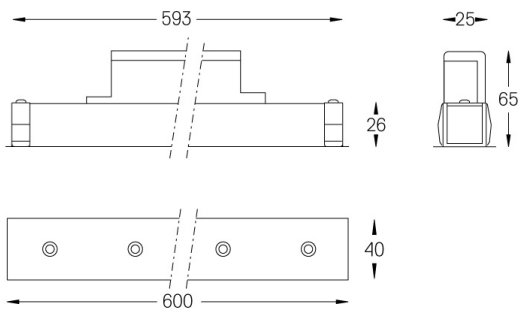

Beam angle
Wallwasher

Application

Weight
0,5Kg

mm

Finishes

- .01 White / RAL 9010
- .02 Black / RAL 9005

Choose the length and layout of the system exactly as you want it, to model the right lighting functions for different tasks. For further information please contact: support@om-light.com