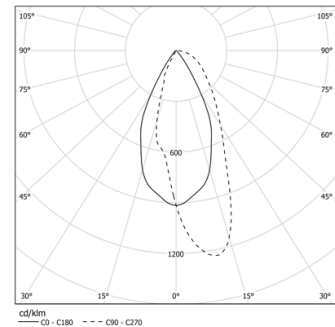

26W / 2160lm / 4000K / On/Off / Wallwasher
/ 600mm

65669

Structure

- 1 Profile
- 2 End caps
- 3 Fitting accessories
- 4 Profile coupling

Modules

- A inVision Module

Design: O/M + Bartenbach GmbH

inVision module with housing and perforated cover plate made of aluminium with textured-paint finish.

LED CRI>90 / >50.000h, L80/B10 / 2-step MacAdam
Power supply included.
IP20 | 230Vac | 50/60Hz

LED	4000K	Light Source	Luminaire
Power	26W		30,7W
Flux	2845lm		2160lm
Efficiency	113lm/W		70lm/W
LOR	-		76%
UGR	-		-

Beam angle
Wallwasher

Application

Weight
0,5Kg

mm

Finishes

- .01 White / RAL 9010
- .02 Black / RAL 9005

Choose the length and layout of the system exactly as you want it, to model the right lighting functions for different tasks. For further information please contact: support@om-light.com