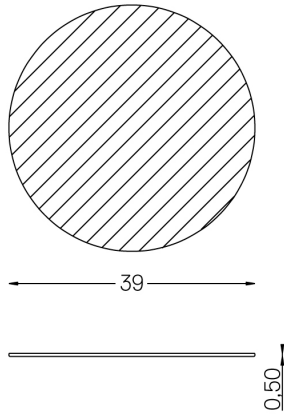

mm

Elliptical refractor for Onit

Weight
0,002Kg

Finishes
.99