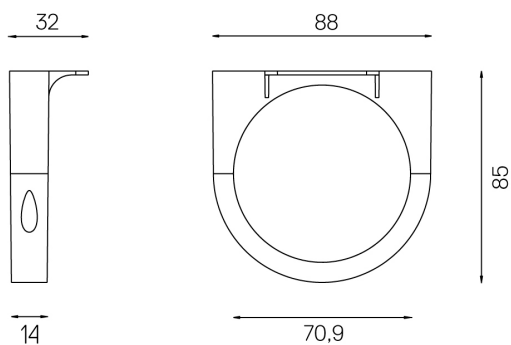

mm

Set of 2 fitting accessories for surface version.