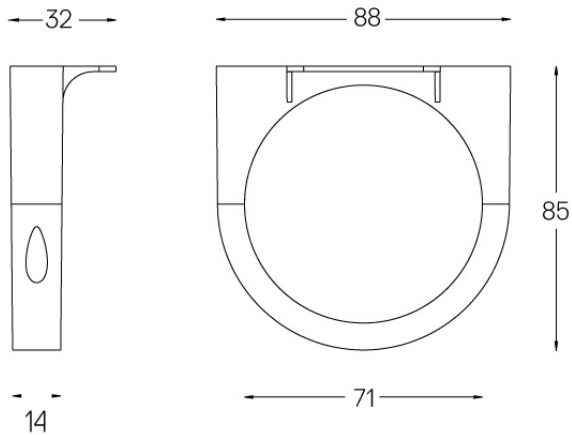

43708

Set of 3 fitting accessories for surface version.

Finishes

● .20 Clear