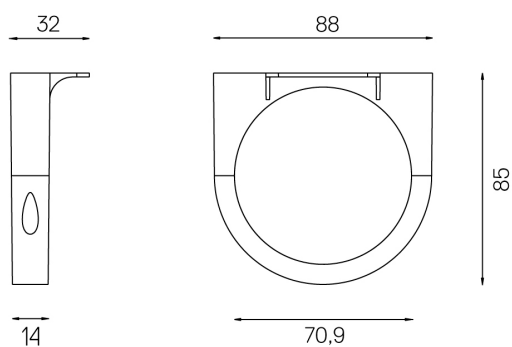

mm

Set of 3 fitting accessories for surface version.