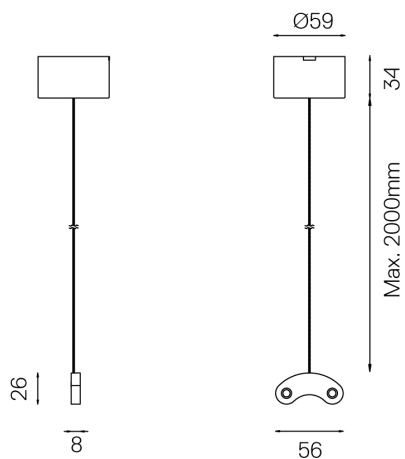

mm

Set of fitting accessories for On/Off pendant version. Includes:

- One clear polycarbonate power supply base (IP20).
- One clear power cable (2m).
- Two 1,2mm steel suspension cables (2m) with millimetric height adjustment system.