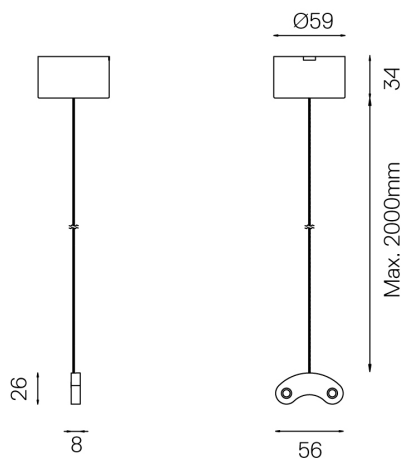

mm

Set of fitting accessories for DALI

pendant version. Includes:

One clear polycarbonate power supply base (IP20).

One clear power cable (2m).

Two 1,2mm steel suspension cables (2m) with millimetric height adjustment system.