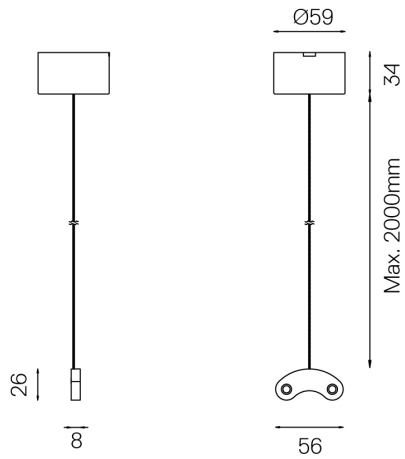

mm

Set of fitting accessories for DALI pendant version. Includes:

- One clear polycarbonate power supply base (IP20).
- One clear power cable (2m).
- Three 1,2mm steel suspension cables (2m) with millimetric height adjustment system.