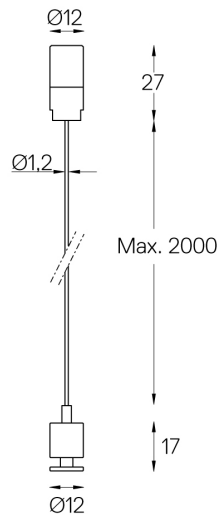

mm

One 2m steel cable (1,2m)
Max interval 3m

Finishes
.99