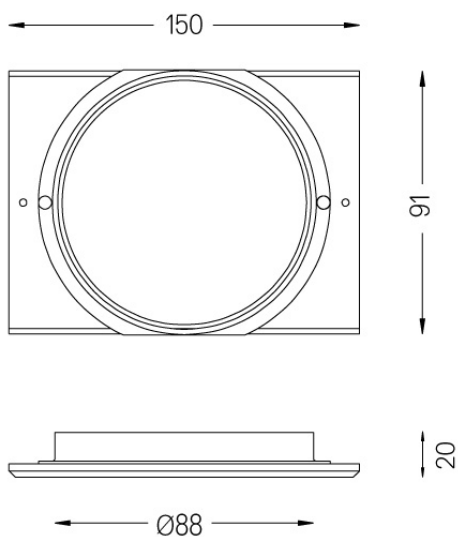

59014

091

One accessory for flush version in false ceilings.
For 12.5mm ceilings.

Weight
0,01Kg

Finishes
○ .01 White / RAL 9010