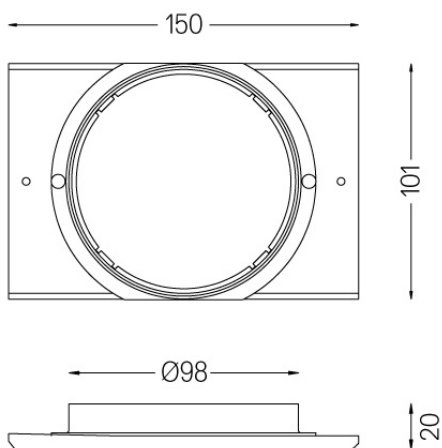

One Plus accessory for trimless version in false ceilings. For 12.5mm ceilings.

Weight
0,01Kg

Finishes
○ .01 White / RAL 9010