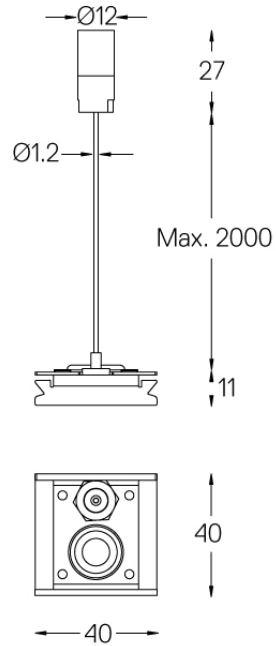

70043

Fitting accessory Pendant and
Pendant Direct/Indirect Power
Feed

Weight
0,01Kg

Finishes
○ .01 White / RAL 9010
● .02 Black / RAL 9005