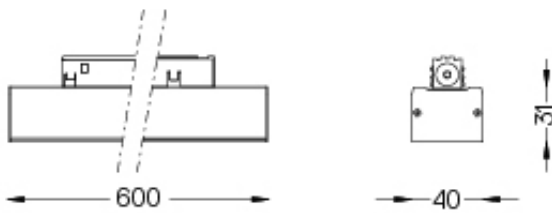

70055

 mm

200W maximum total light
modules power limit.

Intrack Power Supply is installed
on the track, flush to light
modules.

Please account for this space on
the track.

Available in white (.01) and black
(.02)

Weight

-

Finishes

○ .01 White / RAL 9010

● .02 Black / RAL 9005