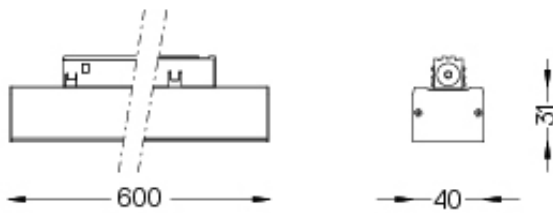

70055

 mm

200W maximum total light
modules power limit.

Intrack Power Supply is installed
on the track, flush to light
modules.

Please account for this space on
the track.

Available in white (.01) and black
(.02)

Weight

-

Finishes

○ .01 White / RAL 9010

● .02 Black / RAL 9005