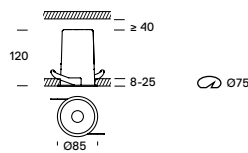

One

Not included

Recessing accessory for trimless version

59014

Ø100

Ceiling-recessed luminaire with aluminium body.
Lightcore optics for defined and perfectly controlled beam of light.
Recessing accessory supplied separately for trimless version.

LED CRI>90 2700K, 3000K; CRI>80 4000K, Tunable White
>50.000h, L80/B10

2-step MacAdam / power supply included.

IP20/IP65 | 230Vac | 50/60Hz

One

Spot

Medium

Flood

Wallwasher