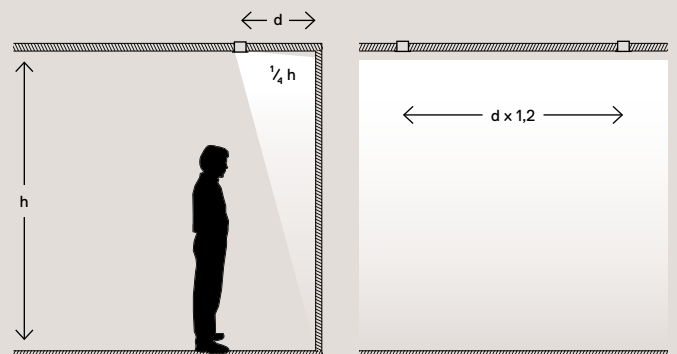

# One

Trim Ø85mm  
Trimless Ø85mm

Spot  
UGR<10

Medium  
UGR<10

Flood  
UGR<16

Wallwasher

The wallwasher light effect can cover the wall from an approximate distance of  $\frac{1}{4}$  the wall's height with visual comfort avoiding glare and no shadow projection on the wall.