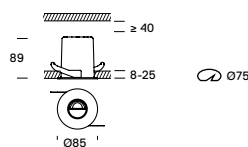

One

Not included

Recessing accessory for trimless version

59014

Ø100

Ceiling-recessed luminaire with aluminium body.
Lightcore optics for defined and perfectly controlled beam of light.
Recessing accessory supplied separately for trimless version.

LED CRI>90 2700K, 3000K; CRI>80 4000K, Tunable White
>50.000h, L80/B10

2-step MacAdam / power supply included.

IP20/IP65 | 230Vac | 50/60Hz

One

Spot

Medium

Flood

Wallwasher