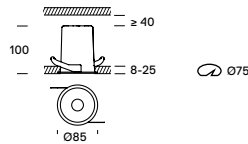

One

Not included

Recessing accessory for trimless version

59014

Ø100

Ceiling-recessed luminaire with aluminium body.
Lightcore optics for defined and perfectly controlled beam of light.
Recessing accessory supplied separately for trimless version.

LED CRI>90 2700K, 3000K; CRI>80 4000K, Tunable White
>50.000h, L80/B10

2-step MacAdam / power supply included.

IP20/IP65 | 230Vac | 50/60Hz

One

Spot

Medium

Flood

Wallwasher