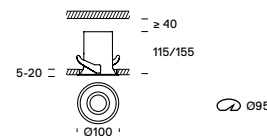

Beam

Not included

Recessing accessory for trimless version

59021

59022

Beam IP54 clear diffuser $\phi 39 \times 3 \text{mm}$

59023

Beam IP54 clear diffuser $\phi 60,5 \times 3 \text{mm}$

59024

Beam

Spot

Medium

Flood

Ceiling-recessed luminaire made of aluminium die-cast. IP54 version available. Accessory for flush installation in false ceilings supplied separately.

LED CRI>90 2700K; CRI>80 3000K, 4000K / >50.000h, L80/B10
2-step MacAdam / power supply included

IP20/IP54 | 230Vac | 50/60Hz

Wallwasher