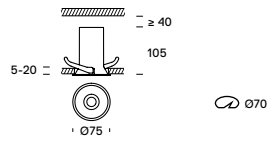

Beam

Not included

Recessing accessory for trimless version

59021

59022

Beam IP54 clear diffuser $\phi 39 \times 3 \text{mm}$

59023

Beam IP54 clear diffuser $\phi 60,5 \times 3 \text{mm}$

59024

Beam

Spot

Medium

Flood

Ceiling-recessed luminaire made of aluminium die-cast. IP54 version available. Accessory for flush installation in false ceilings supplied separately.

LED CRI>90 2700K; CRI>80 3000K, 4000K / >50.000h, L80/B10
2-step MacAdam / power supply included

IP20/IP54 | 230Vac | 50/60Hz

Wallwasher