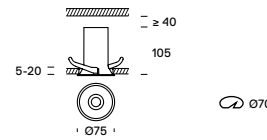

Beam

Not included

Recessing accessory for trimless version

59021

59022

Beam IP54 clear diffuser $\phi 39 \times 3 \text{mm}$

59023

Beam IP54 clear diffuser $\phi 60,5 \times 3 \text{mm}$

59024

Beam

Spot

Medium

Flood

Ceiling-recessed luminaire made of aluminium die-cast. IP54 version available. Accessory for flush installation in false ceilings supplied separately.

LED CRI>90 2700K; CRI>80 3000K, 4000K / >50.000h, L80/B10
2-step MacAdam / power supply included

IP20/IP54 | 230Vac | 50/60Hz

Wallwasher