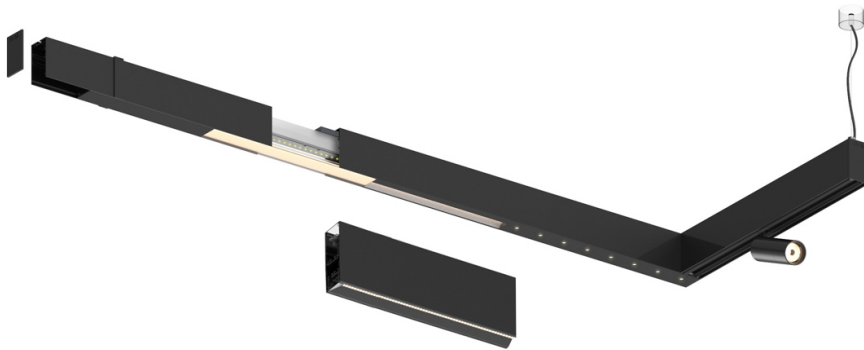

28W / 2880lm / 3000K / DALI / Flood 65° /  
1747mm

61164

Design: O/M + Bartenbach GmbH

LED CRI>90 / >50.000h, L80/B10 / 2-step MacAdam  
Power supply included.  
IP20 | 230Vac | 50/60Hz

LED	3000K	Source lumineuse	Luminaire
Puissance	28W		33W
Flux	3600lm		2880lm
Efficacité	130lm/W		89lm/W
LOR	-		0.8
UGR	-		<16

Angle du faisceau  
Flood 65°

Application

Poids

Finitions

- .01 Blanc / RAL 9010
- .02 Noir / RAL 9005