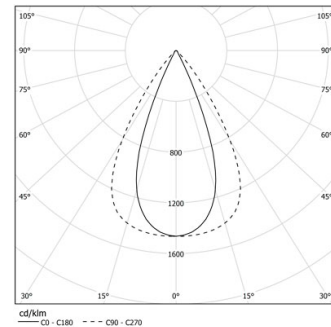

28W / 2880lm / 3000K / DALI / Flood 65° /  
1747mm

61164

Design: O/M + Bartenbach GmbH

LED CRI>90 / >50.000h, L80/B10 / 2-step MacAdam  
Power supply included.  
IP20 | 230Vac | 50/60Hz

LED	3000K	Source lumineuse	Luminaire
Puissance	28W		33W
Flux	3600lm		2880lm
Efficacité	130lm/W		89lm/W
LOR	-		0.8
UGR	-		<16

Angle du faisceau  
Flood 65°

Application

Poids

Finitions

- .01 Blanc / RAL 9010
- .02 Noir / RAL 9005