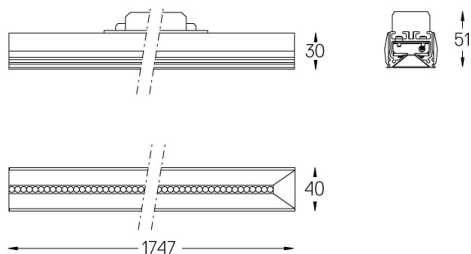

28W / 2880lm / 3000K / DALI / Flood 65° /  
1747mm

61164

Design: O/M + Bartenbach GmbH

LED CRI>90 / >50.000h, L80/B10 / 2-step MacAdam  
Power supply included.  
IP20 | 230Vac | 50/60Hz

LED	3000K	Source lumineuse	Luminaire
Puissance	28W		33W
Flux	3600lm		2880lm
Efficacité	130lm/W		89lm/W
LOR	-		0.8
UGR	-		<16

Angle du faisceau  
Flood 65°

Application

Poids

Finitions

- .01 Blanc / RAL 9010
- .02 Noir / RAL 9005