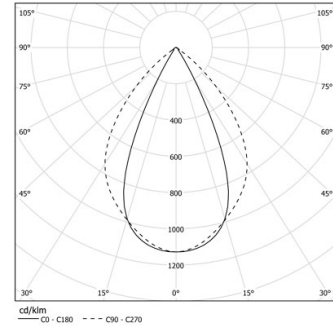

20W / 2040lm / 3000K / DALI / Wide flood  
80° / 1747mm

61165

Design: O/M + Bartenbach GmbH

LED CRI>90 / >50.000h, L80/B10 / 2-step MacAdam  
Power supply included.  
IP20 | 230Vac | 50/60Hz

LED	3000K	Source lumineuse	Luminaire
Puissance	20W		24W
Flux	2520lm		2040lm
Efficacité	127lm/W		87lm/W
LOR	-		0.810000000000001
UGR	-		<19

Angle du faisceau  
**Wide flood 80°**

Application

Poids