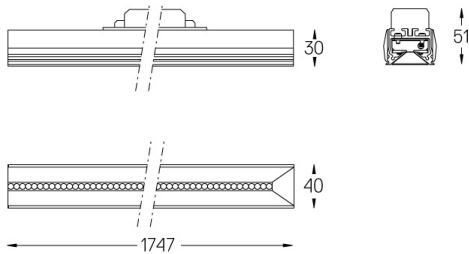

20W / 2040lm / 3000K / DALI / Wide flood  
80° / 1747mm

61165

Design: O/M + Bartenbach GmbH

LED CRI>90 / >50.000h, L80/B10 / 2-step MacAdam  
Power supply included.  
IP20 | 230Vac | 50/60Hz

LED	3000K	Source lumineuse	Luminaire
Puissance	20W		24W
Flux	2520lm		2040lm
Efficacité	127lm/W		87lm/W
LOR	-		0.810000000000001
UGR	-		<19

Angle du faisceau  
**Wide flood 80°**

Application

Poids