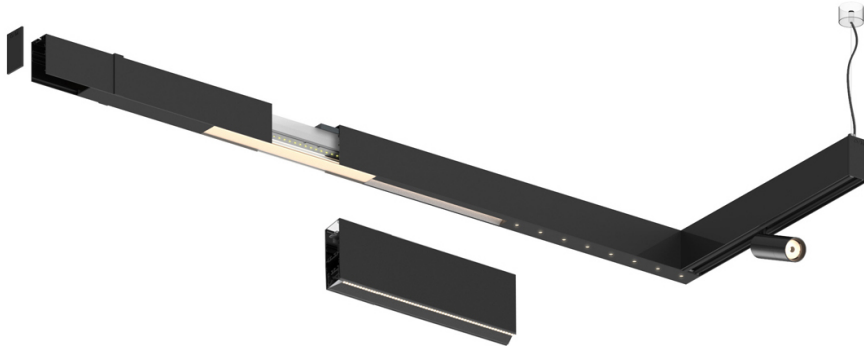

20W / 2040lm / 3000K / DALI / Wide flood  
80° / 1747mm

61165

Design: O/M + Bartenbach GmbH

LED CRI>90 / >50.000h, L80/B10 / 2-step MacAdam  
Power supply included.  
IP20 | 230Vac | 50/60Hz

LED	3000K	Source lumineuse	Luminaire
Puissance	20W		24W
Flux	2520lm		2040lm
Efficacité	127lm/W		87lm/W
LOR	-		0.810000000000001
UGR	-		<19

Angle du faisceau  
**Wide flood 80°**

Application

Poids