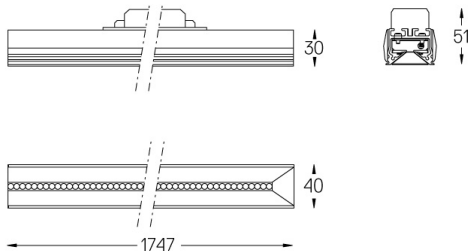

32W / 3300lm / 3000K / DALI / Wide flood
80° / 1747mm

61166

Design: O/M + Bartenbach GmbH

LED CRI>90 / >50.000h, L80/B10 / 2-step MacAdam
Power supply included.
IP20 | 230Vac | 50/60Hz

LED	3000K	Source lumineuse	Luminaire
Puissance	32W		38W
Flux	4140lm		3300lm
Efficacité	130lm/W		89lm/W
LOR	-		0.8
UGR	-		<19

Angle du faisceau
Wide flood 80°

Application

Poids

Finitions

- .01 Blanc / RAL 9010
- .02 Noir / RAL 9005