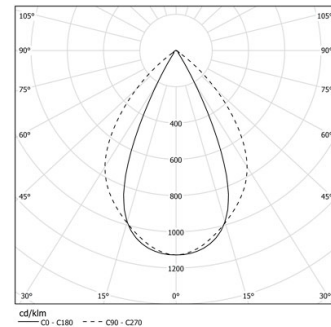

32W / 3300lm / 3000K / DALI / Wide flood
80° / 1747mm

61166

Design: O/M + Bartenbach GmbH

LED CRI>90 / >50.000h, L80/B10 / 2-step MacAdam
Power supply included.
IP20 | 230Vac | 50/60Hz

LED	3000K	Source lumineuse	Luminaire
Puissance	32W		38W
Flux	4140lm		3300lm
Efficacité	130lm/W		89lm/W
LOR	-		0.8
UGR	-		<19

Angle du faisceau
Wide flood 80°

Application

Poids

Finitions

- .01 Blanc / RAL 9010
- .02 Noir / RAL 9005