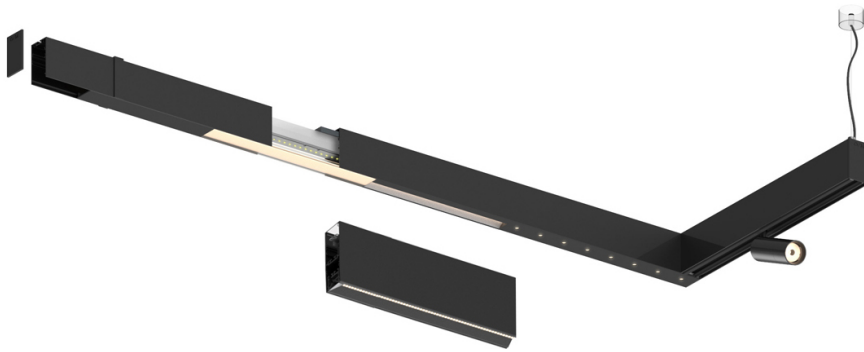

32W / 3300lm / 3000K / DALI / Wide flood
80° / 1747mm

61166

Design: O/M + Bartenbach GmbH

LED CRI>90 / >50.000h, L80/B10 / 2-step MacAdam
Power supply included.
IP20 | 230Vac | 50/60Hz

LED	3000K	Source lumineuse	Luminaire
Puissance	32W		38W
Flux	4140lm		3300lm
Efficacité	130lm/W		89lm/W
LOR	-		0.8
UGR	-		<19

Angle du faisceau
Wide flood 80°

Application

Poids

Finitions

- .01 Blanc / RAL 9010
- .02 Noir / RAL 9005