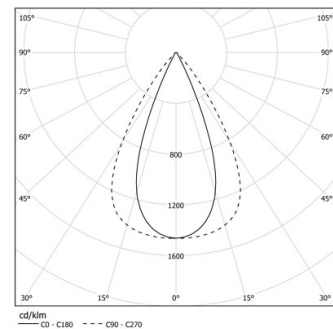

27W / 2720lm / 3000K / DALI / Flood 65° /
2323mm

63148

Design: O/M + Bartenbach GmbH

LED CRI>90 / >50.000h, L80/B10 / 2-step MacAdam
Power supply included.
IP20 | 230Vac | 50/60Hz

LED	3000K	Source lumineuse	Luminaire
Puissance	27W		32W
Flux	3360lm		2720lm
Efficacité	127lm/W		87lm/W
LOR	-		0.810000000000001
UGR	-		<13

Angle du faisceau
Flood 65°

Application

Poids

Finitions

- .01 Blanc / RAL 9010
- .02 Noir / RAL 9005