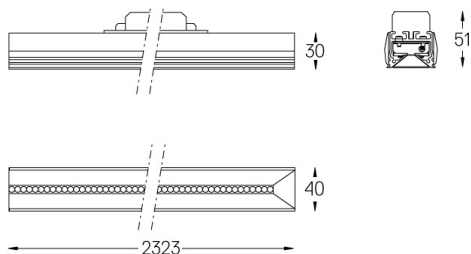

27W / 2720lm / 3000K / DALI / Flood 65° /
2323mm

63148

Design: O/M + Bartenbach GmbH

LED CRI>90 / >50.000h, L80/B10 / 2-step MacAdam
Power supply included.
IP20 | 230Vac | 50/60Hz

LED	3000K	Source lumineuse	Luminaire
Puissance	27W		32W
Flux	3360lm		2720lm
Efficacité	127lm/W		87lm/W
LOR	-		0.810000000000001
UGR	-		<13

Angle du faisceau
Flood 65°

Application

Poids

Finitions

- .01 Blanc / RAL 9010
- .02 Noir / RAL 9005