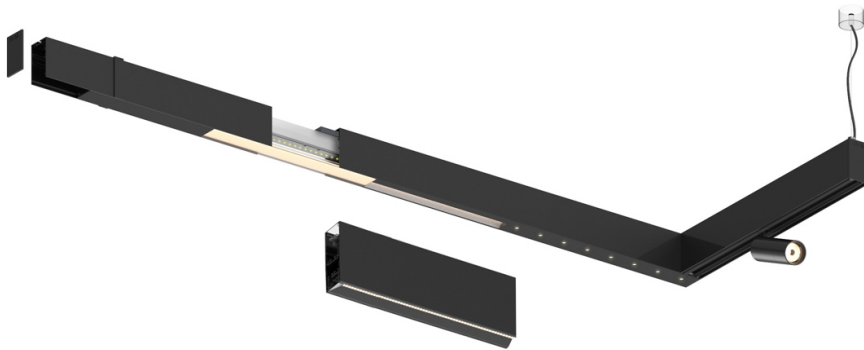

27W / 2720lm / 3000K / DALI / Flood 65° /
2323mm

63148

Design: O/M + Bartenbach GmbH

LED CRI>90 / >50.000h, L80/B10 / 2-step MacAdam
Power supply included.
IP20 | 230Vac | 50/60Hz

LED	3000K	Source lumineuse	Luminaire
Puissance	27W		32W
Flux	3360lm		2720lm
Efficacité	127lm/W		87lm/W
LOR	-		0.810000000000001
UGR	-		<13

Angle du faisceau
Flood 65°

Application

Poids

Finitions

- .01 Blanc / RAL 9010
- .02 Noir / RAL 9005