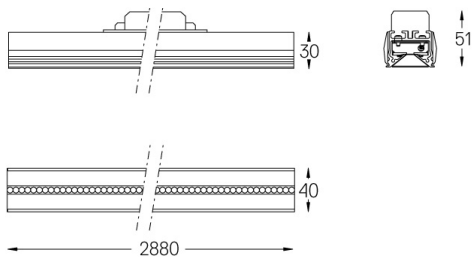

46W / 4800lm / 3000K / DALI / Flood 65° /
2880mm

63169

Design: O/M + Bartenbach GmbH

LED CRI>90 / >50.000h, L80/B10 / 2-step MacAdam
Power supply included.
IP20 | 230Vac | 50/60Hz

LED	3000K	Source lumineuse	Luminaire
Puissance	46W		54W
Flux	6000lm		4800lm
Efficacité	130lm/W		89lm/W
LOR	-		0.8
UGR	-		<16

Angle du faisceau
Flood 65°

Application

Poids

Finitions

- .01 Blanc / RAL 9010
- .02 Noir / RAL 9005