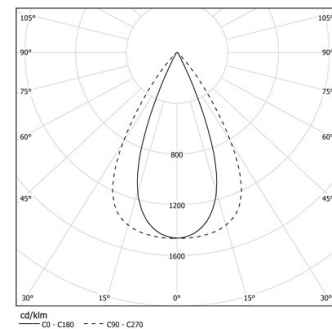

46W / 4800lm / 3000K / DALI / Flood 65° /
2880mm

63169

Design: O/M + Bartenbach GmbH

LED CRI>90 / >50.000h, L80/B10 / 2-step MacAdam
Power supply included.
IP20 | 230Vac | 50/60Hz

LED	3000K	Source lumineuse	Luminaire
Puissance	46W		54W
Flux	6000lm		4800lm
Efficacité	130lm/W		89lm/W
LOR	-		0.8
UGR	-		<16

Angle du faisceau
Flood 65°

Application

Poids

Finitions

- .01 Blanc / RAL 9010
- .02 Noir / RAL 9005