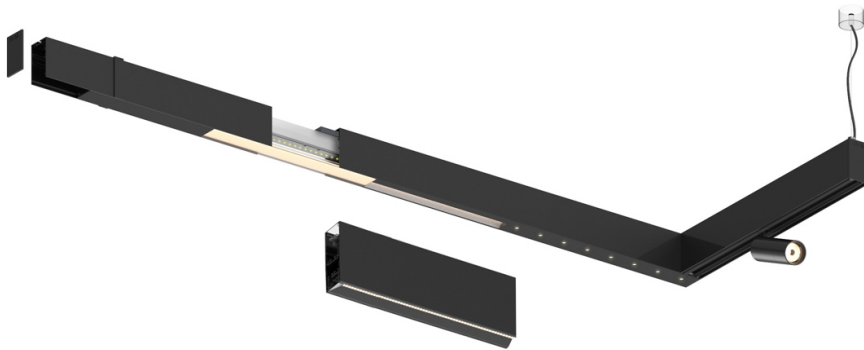

46W / 4800lm / 3000K / DALI / Flood 65° /
2880mm

63169

Design: O/M + Bartenbach GmbH

LED CRI>90 / >50.000h, L80/B10 / 2-step MacAdam
Power supply included.
IP20 | 230Vac | 50/60Hz

LED	3000K	Source lumineuse	Luminaire
Puissance	46W		54W
Flux	6000lm		4800lm
Efficacité	130lm/W		89lm/W
LOR	-		0.8
UGR	-		<16

Angle du faisceau
Flood 65°

Application

Poids

Finitions

- .01 Blanc / RAL 9010
- .02 Noir / RAL 9005