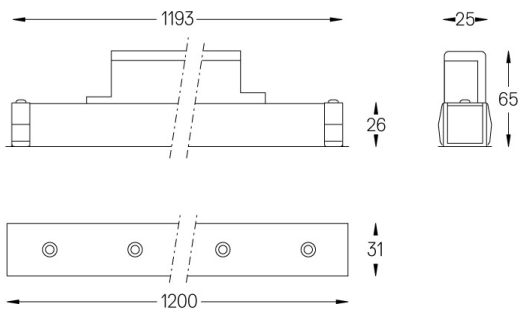

52W / 3480lm / 2700K / On/Off / Medium
31° / 1200mm

60939

Structure

- 1 Profile
- 2 End caps
- 3 Fitting accessories
- 4 Profile coupling

Modules

- A inVision Module

Design: O/M + Bartenbach GmbH
Módulo inVision em alumínio com face metálica perfurada e acabamento com pintura texturada.

Ângulo de abertura
Medium 31°

Aplicação

Peso
0,8Kg

mm

Acabamentos

- .01 Branco / RAL 9010
- .02 Preto / RAL 9005

Choose the length and layout of the system exactly as you want it, to model the right lighting functions for different tasks. For further information please contact: support@om-light.com