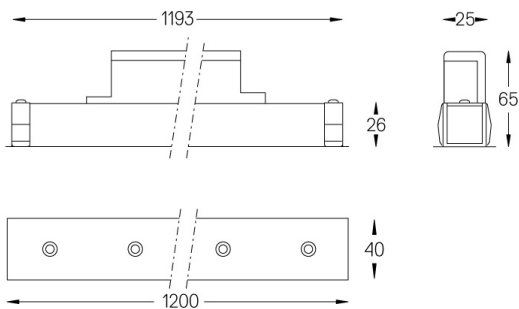

Ângulo de abertura
Medium 31°

Aplicação

Peso
0,8Kg

mm

Acabamentos

- .01 Branco / RAL 9010
- .02 Preto / RAL 9005

Para fornecimento específico de drivers "DALI 2" por favor contactar:
support@om-light.com

Choose the length and layout of the system exactly as you want it, to model the right lighting functions for different tasks. For further information please contact: support@om-light.com