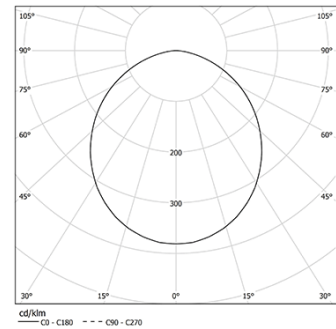

Structure

- 1 Profile
- 2 End caps
- 3 Fitting accessories
- 4 Profile coupling

Diffuser

- A Polycarbonate frost diffuser

Light Source

- B LED Modules

LED	2700K	Fonte de Luz	Luminária
Potência	16W	19,5W	
Fluxo	2800lm	1340lm	
Eficiência	175lm/W	69lm/W	
LOR	-	48%	
UGR	-	<25	

Ângulo de abertura
Diffuse

Aplicação

Peso
0,57Kg

mm

Acabamentos

Choose the length and layout of the system exactly as you want it, to model the right lighting functions for different tasks. For further information please contact: support@om-light.com