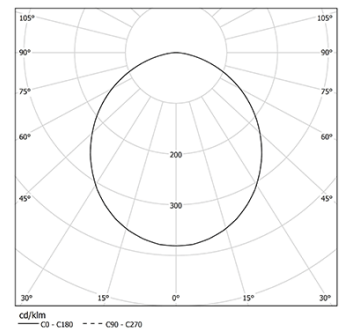

12W / 1035lm / 3000K / On/Off / Diffuse /
839mm

61934

Design: O/M

Fonte de luz LED com boa consistência cromática e longa vida útil.

LED CRI>80 / >50.000h, L80/B10 / 3-step MacAdam
Fonte de alimentação incluída.
IP20 | 230Vac | 50/60Hz

Structure

- 1 Profile
- 2 End caps
- 3 Fitting accessories
- 4 Profile coupling

Diffuser

- A Polycarbonate frost diffuser

Light Source

- B LED Modules

LED	3000K	Fonte de Luz	Luminária
Potência	12W	12W	14,6W
Fluxo	2145lm	2145lm	1035lm
Eficiência	179lm/W	179lm/W	71lm/W
LOR	-	-	48%
UGR	-	-	<25

Ângulo de abertura
Diffuse

Aplicação

Peso
0,51Kg

mm

Acabamentos

Choose the length and layout of the system exactly as you want it, to model the right lighting functions for different tasks. For further information please contact: support@om-light.com